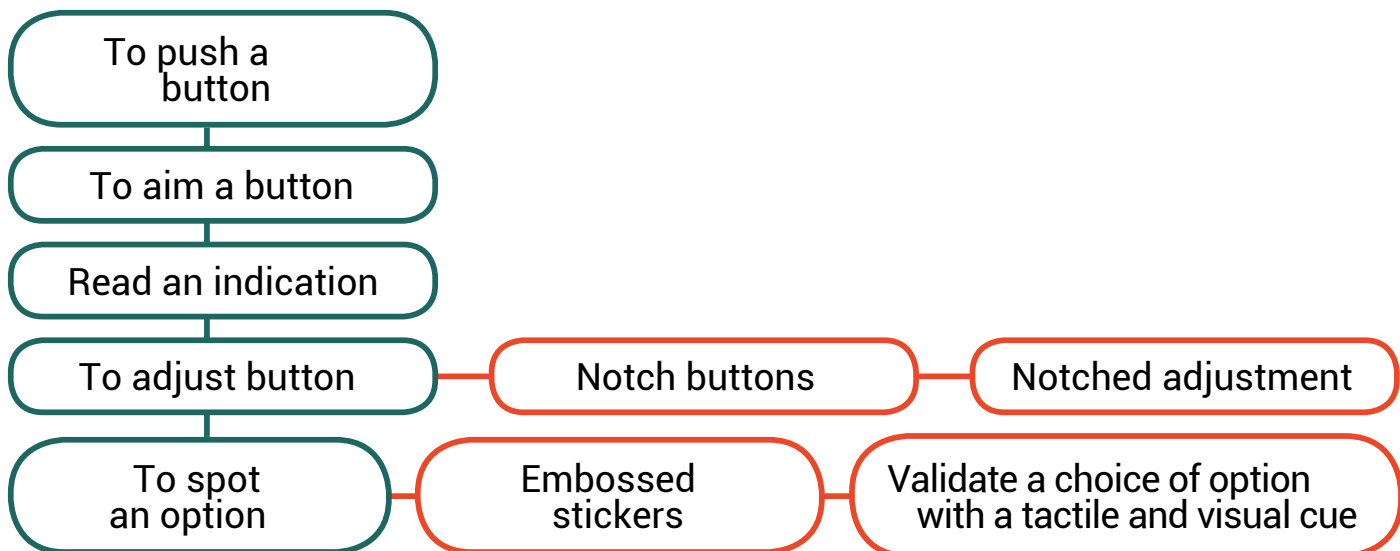

A mind map which links the needs expressed in interviews

A tool tested in the Good Design Playbook

● TO ACTIVATE A MACHINE