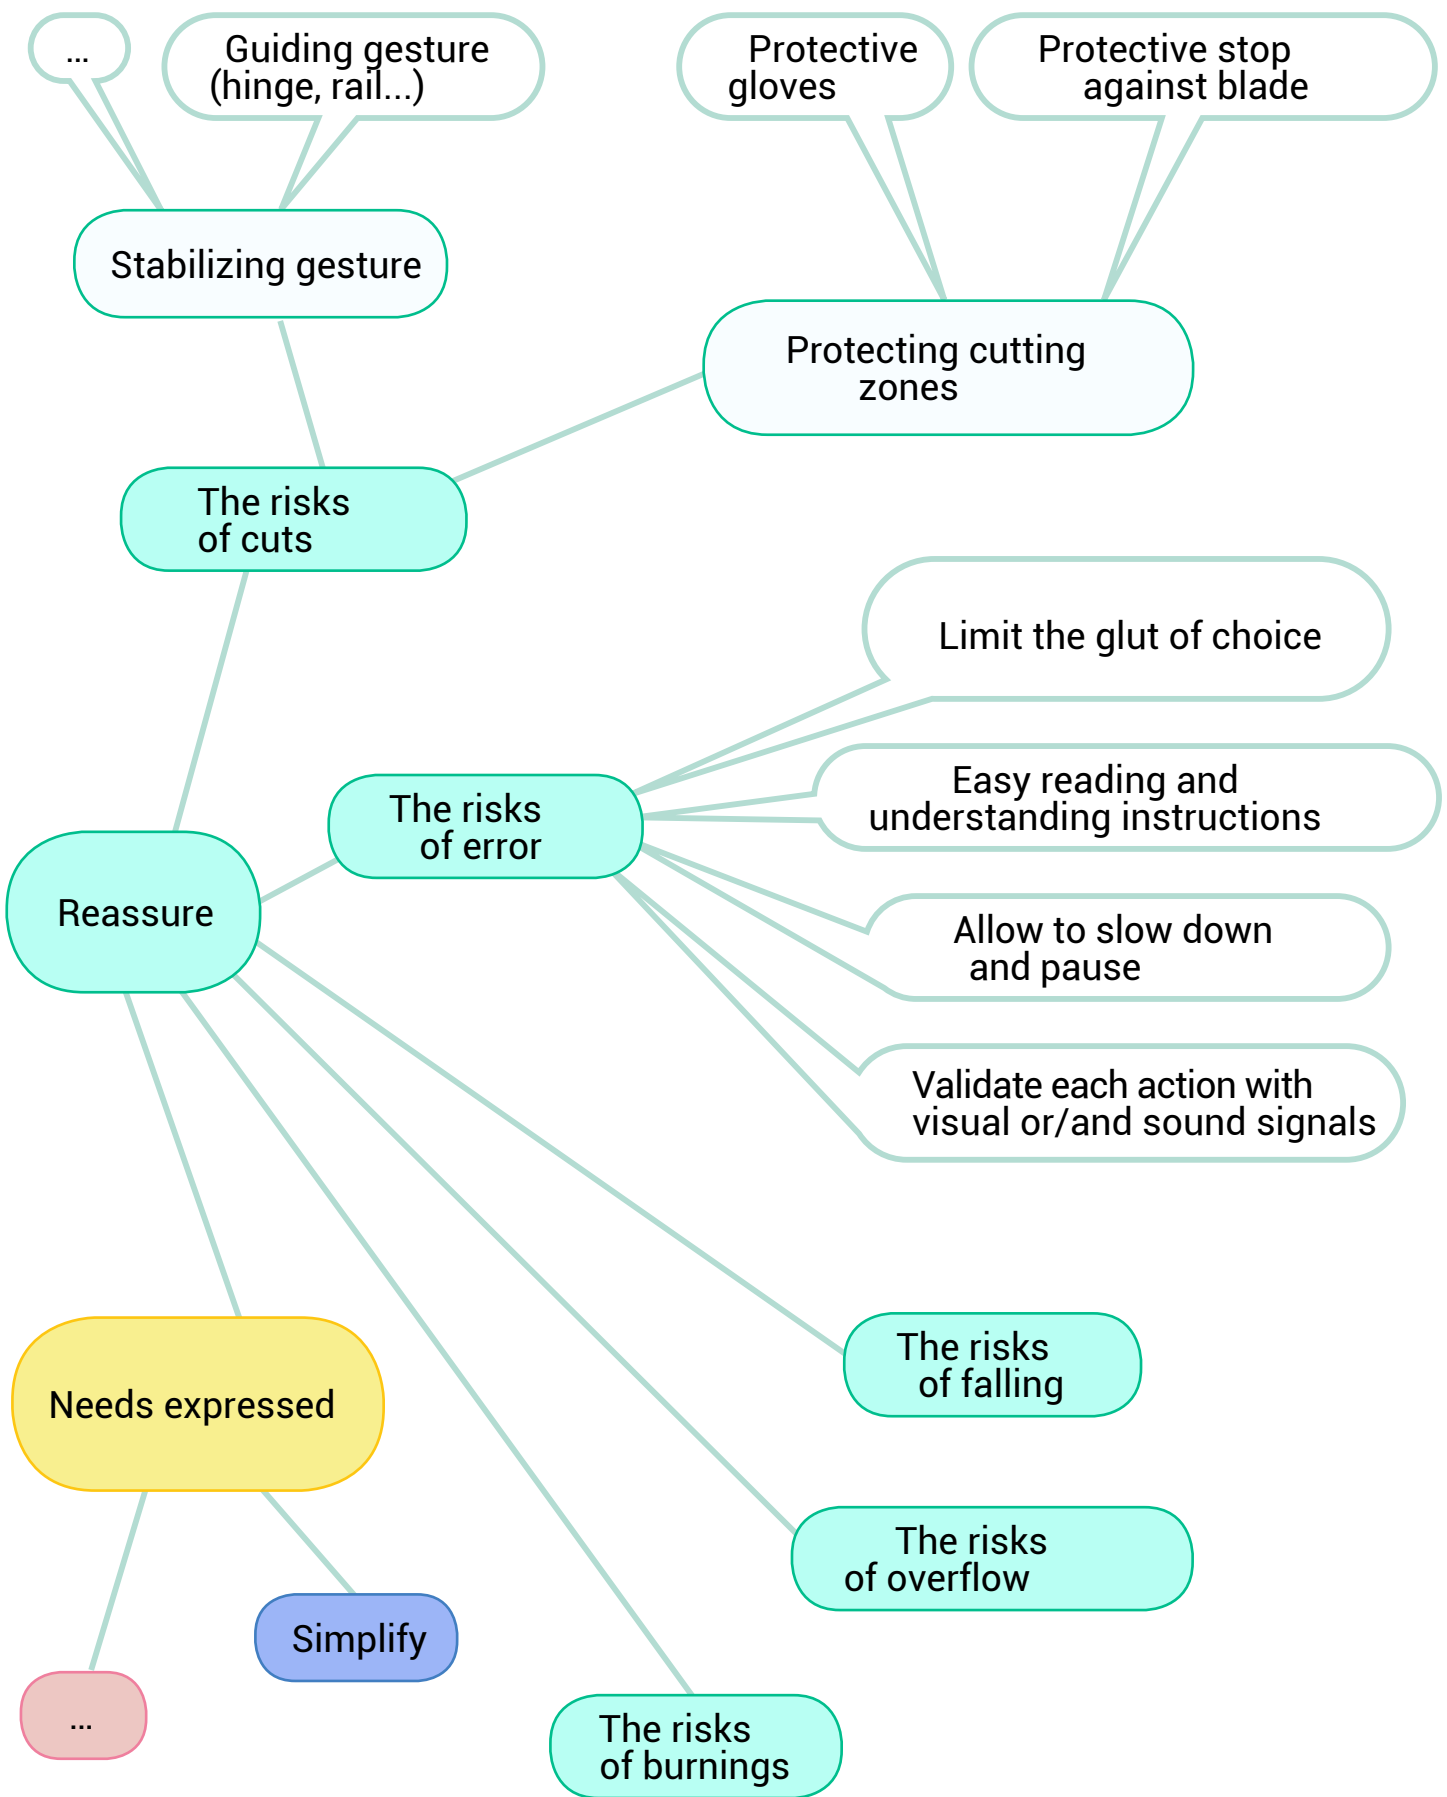

# A mind map which links the needs expressed in interviews

A tool tested in the Good Design Playbook

## ● TO ACTIVATE A MACHINE

## ● TO POUR FROM A CONTENANT